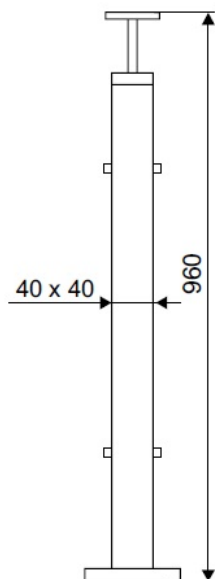

PRODUCT SHEET

Description:

Baluster Post SS304, 40x40x1,5mm, L 879mm, 90DG, W/Flexible Hand Rail, 2 Holes On 2 Side
W/M8x14mm Screws F/Clamps,Incl., Base Cover Cap & 4 Floor Plugs & Screws, W/Flat Handrail,All,
Brushed SS304, (Glass Clamps to Be Bought Separately)

Item number:

22.10.357-0

Units	Box	Carton	HS Code	Barcode
Pcs.	1	6	8302419000	 5704866083850

SISO A/S

Mileparken 11
DK-2740 Skovlunde
Denmark
VAT: DK 24786013

Phone +45 45 830 900

www.siso.dk
siso@siso.dk

Danske Bank
Nytorv Branch
Copenhagen
SWIFT: DABADKKK

Account no.
4180 3112 112936
IBAN Account
DK7230003112112936